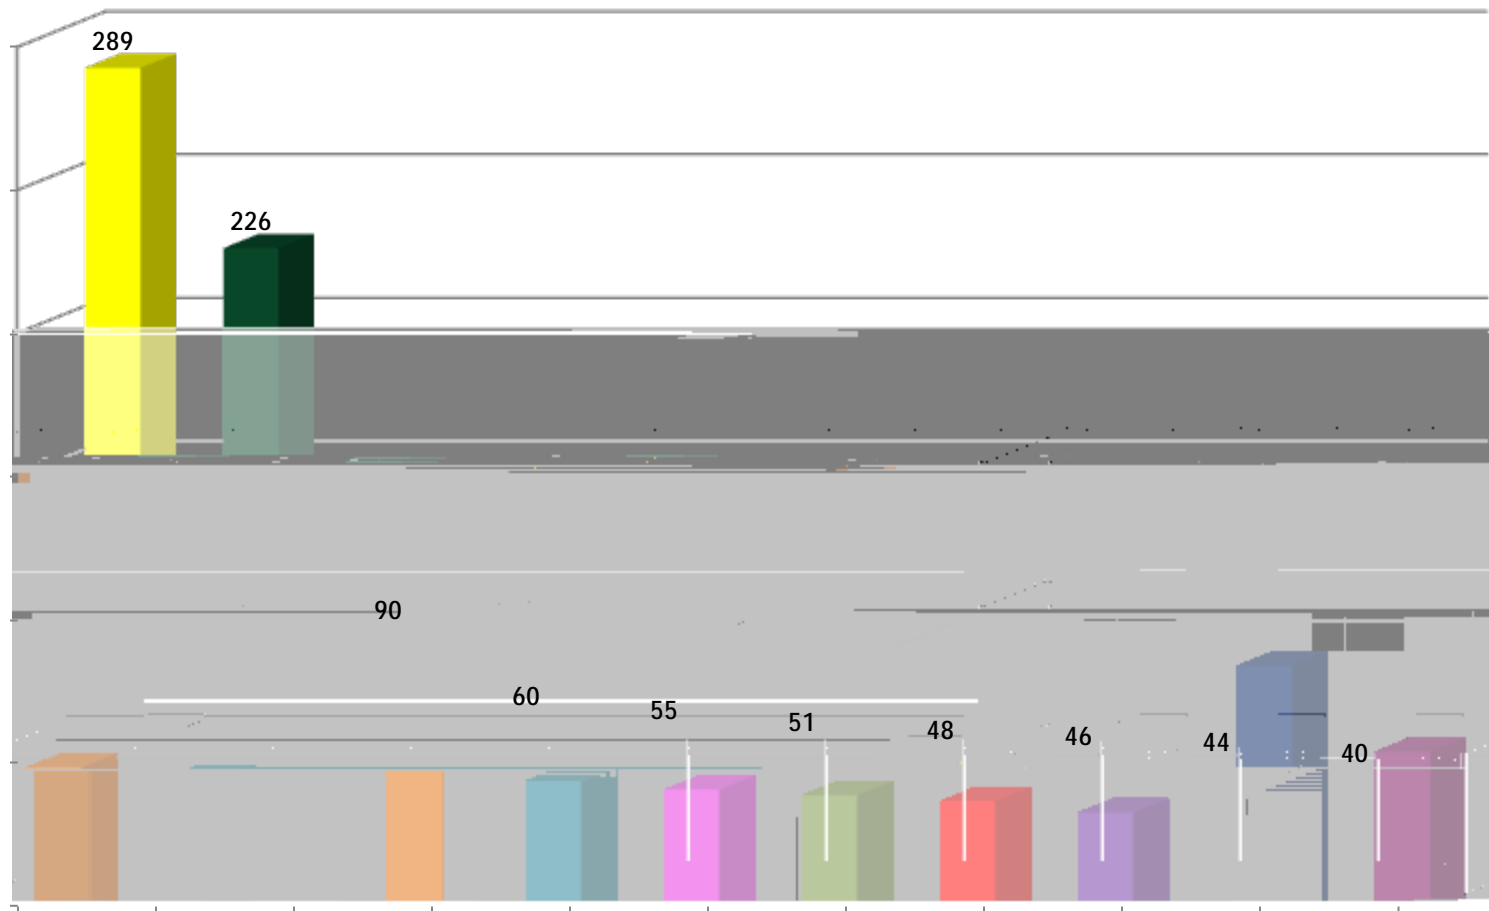

USF World

Fall 2011

Top 10 Countries

Fall 2011 Total Enrollment = 1745

USF World

Fall 2011

Fall 2011 Total Enrollment = 1745

USF World

Fall 2011

Top 10 Countries - Undergraduate Students

Fall 2011 Total Enrollment = 1745

USF World

Fall 2011

Top 10 Majors for Graduate Students

Fall 2011 Total Enrollment = 1745

USF World

Fall 2011

Fall 2011 Total Enrollment = 1745

USF World

Fall 2011

International Students Per USF Campus

Fall 2011 Total Enrollment = 1745

Number of International Students Per Country (Numerical Order)

Country	# Per	% of total