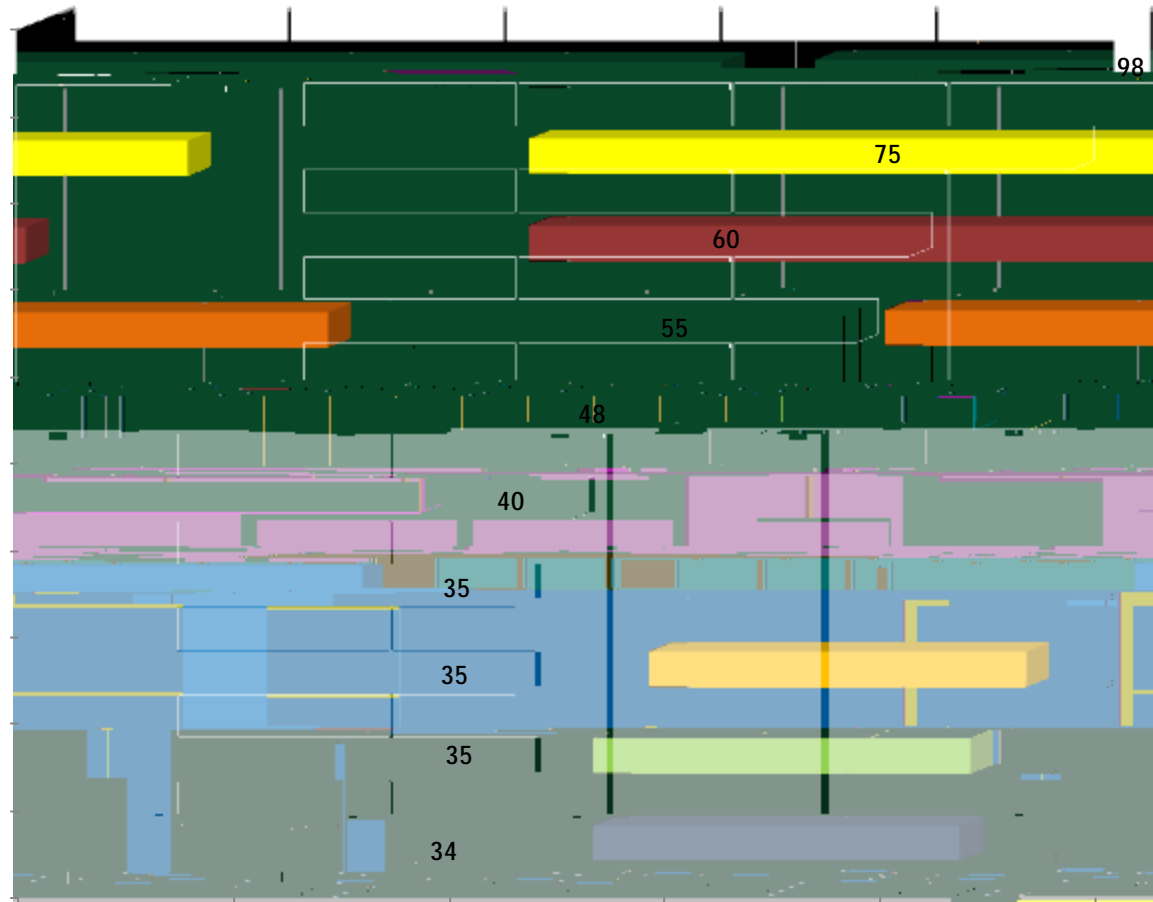

USF World

Fall 2011

Top 10 Countries

Fall 2011 Total Enrollment = 1745

USF World

Fall 2011

Fall 2011 Total Enrollment = 1745

USF World

Fall 2011

Top 10 Countries - Undergraduate Students

Fall 2011 Total Enrollment = 1745

USF World

Fall 2011

Top 10 Majors for Graduate Students

Fall 2011 Total Enrollment = 1745

USF World

Fall 2011

Fall 2011 Total Enrollment = 1745

USF World

Fall 2011

International Students Per USF Campus

Fall 2011 Total Enrollment = 1745

Number of International Students Per Country (Numerical Order)

Country	# Per	% of total